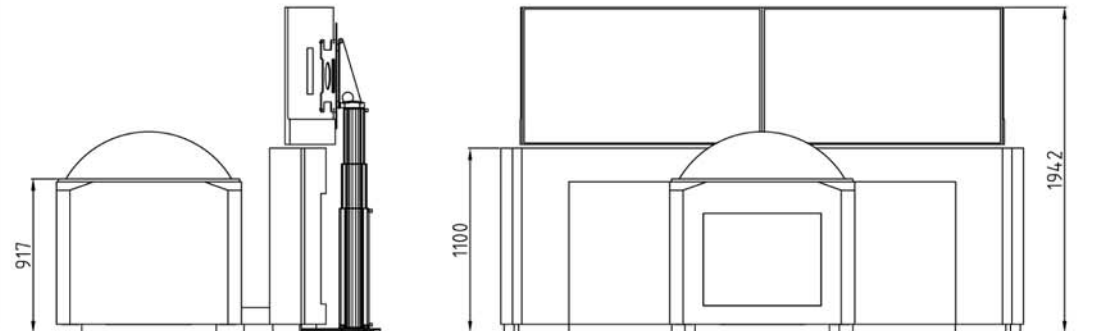

MEDIASPHERE MULTI TOUCH WITH CURVED 65" LCD BACKDROP